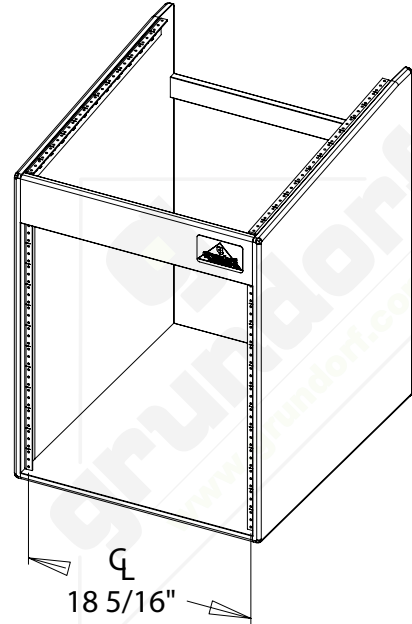

TLRB-1224

Top-Load Rack Shell Birch - 12 Space Bottom - 12 Space Slant - 23
 1/2" Rackable Depth

grundorf
 corp™
 www.grundorf.com • (712)-322-3900

| # | QTY | PART NUMBER | DESCRIPTION |
|---|-----|-------------|---------------------------|
| 1 | 1 | 83-008 | BADGE - GRUNDORF ORIGINAL |
| 7 | 4 | 41-012 | RACK RAIL-12 SPACE |

FRONT VIEW

SECTION F-F