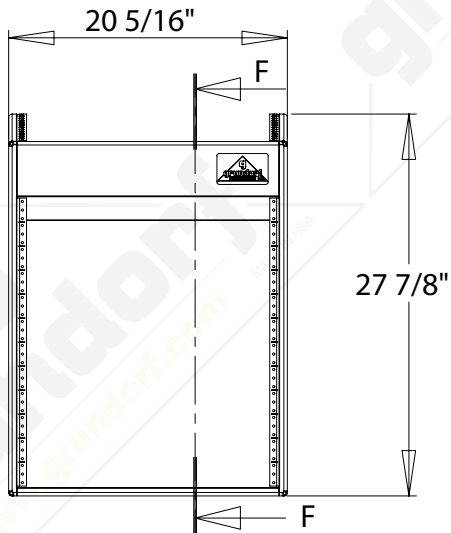

TLRB-1224

Top-Load Rack Shell Birch - 12 Space Bottom - 12 Space Slant - 23
 1/2" Rackable Depth

grundorf
 corp™
 www.grundorf.com • (712)-322-3900

| # | QTY | PART NUMBER | DESCRIPTION |
|---|-----|-------------|---------------------------|
| 1 | 1 | 83-008 | BADGE - GRUNDORF ORIGINAL |
| 7 | 4 | 41-012 | RACK RAIL-12 SPACE |

FRONT VIEW

SECTION F-F