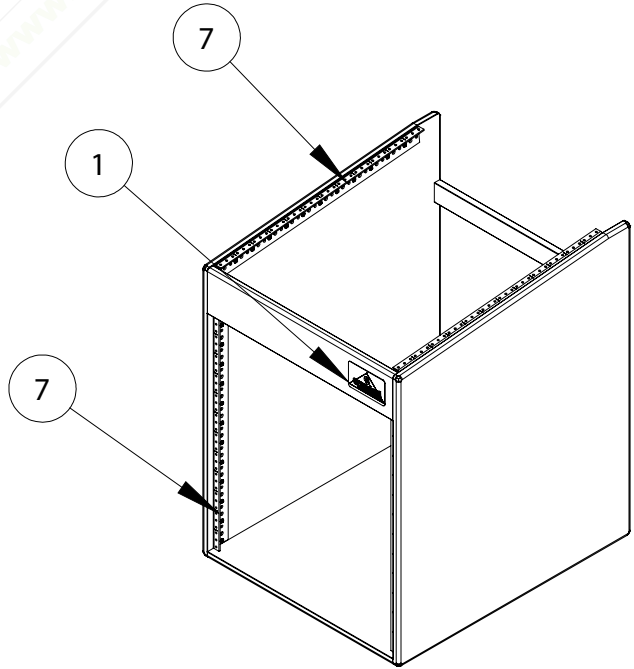

TLRB-1224

Top-Load Rack Shell Birch - 12 Space Bottom - 12 Space Slant - 23
 1/2" Rackable Depth

grundorf
 corp™
 www.grundorf.com • (712)-322-3900

| # | QTY | PART NUMBER | DESCRIPTION |
|---|-----|-------------|---------------------------|
| 1 | 1 | 83-008 | BADGE - GRUNDORF ORIGINAL |
| 7 | 4 | 41-012 | RACK RAIL-12 SPACE |

FRONT VIEW

SECTION F-F