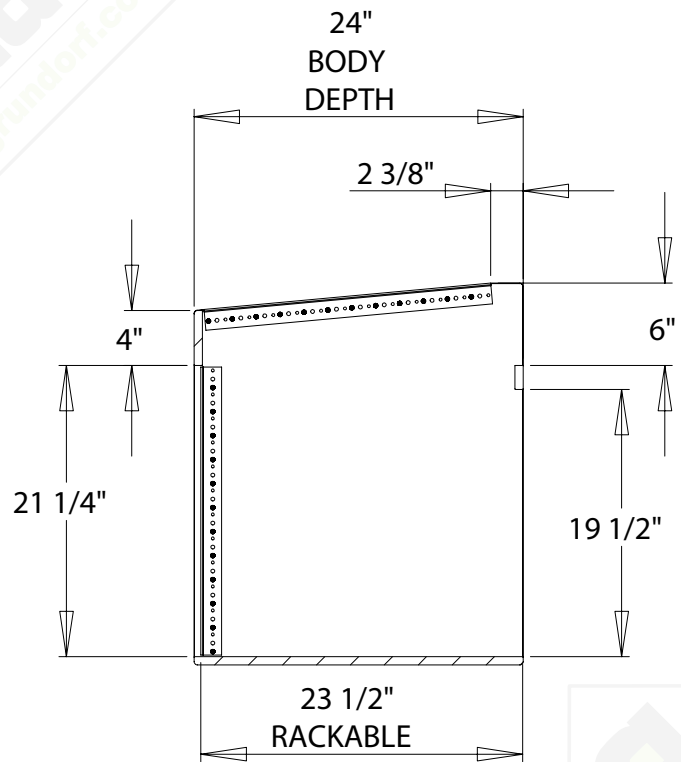

TLRB-1224

Top-Load Rack Shell Birch - 12 Space Bottom - 12 Space Slant - 23
 1/2" Rackable Depth

grundorf
 corp™
 www.grundorf.com • (712)-322-3900

| # | QTY | PART NUMBER | DESCRIPTION |
|---|-----|-------------|---------------------------|
| 1 | 1 | 83-008 | BADGE - GRUNDORF ORIGINAL |
| 7 | 4 | 41-012 | RACK RAIL-12 SPACE |

FRONT VIEW

SECTION F-F